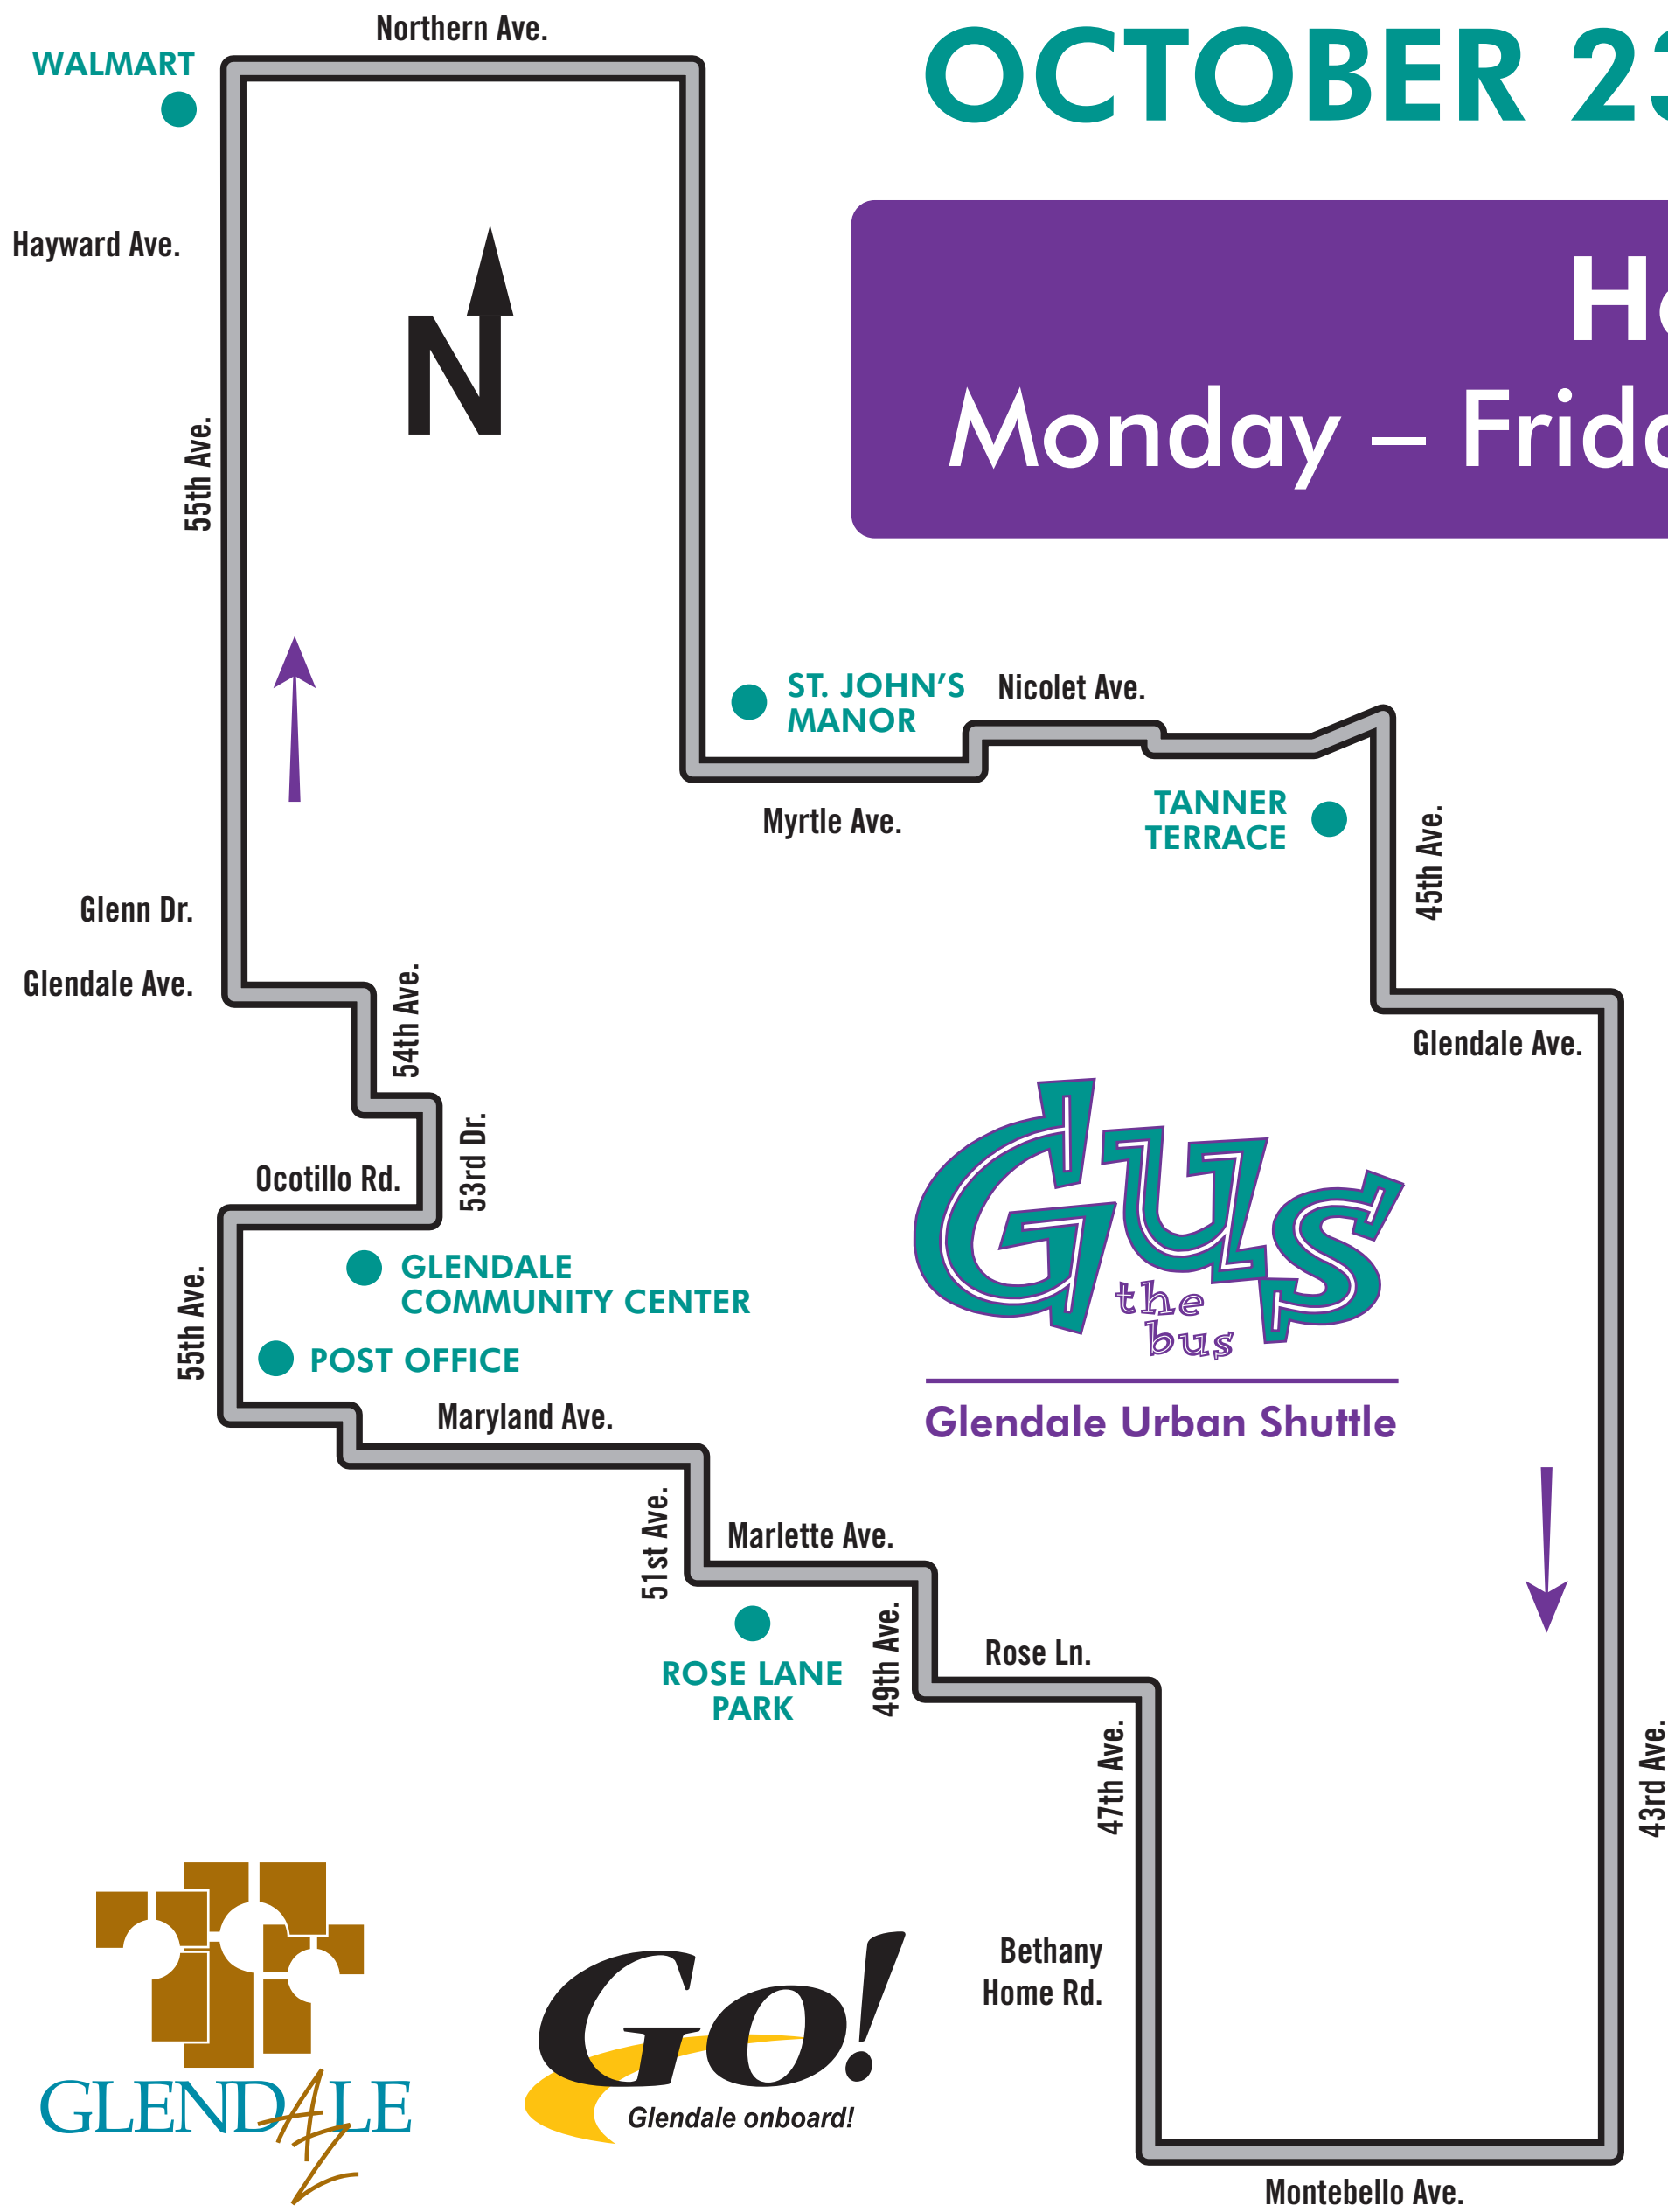

# NEW GUS the bus 2

# FREE!

All GUS routes free starting Oct. 23rd

- ☀ 45 minute clockwise loop
- ☀ Service to the following community destinations!
  - Walmart Supercenter
  - Fry's Food and Drug
  - Glendale Post Office
  - Glendale Community Center
  - 99 Cents Only Store
  - Cerreta's Candy Factory
  - Rose Lane Aquatic Center
- ☀ Connections to the free GUS 1 & GUS 3 circulators
- ☀ Direct access to Valley Metro bus routes on 43rd Ave., 51st Ave., Bethany Home Rd., Glendale Ave. & Northern Ave.
- ☀ Wheelchair accessible
- ☀ Bicycle racks
- ☀ New GUS 2 route funded through your Glendale Transportation tax dollars